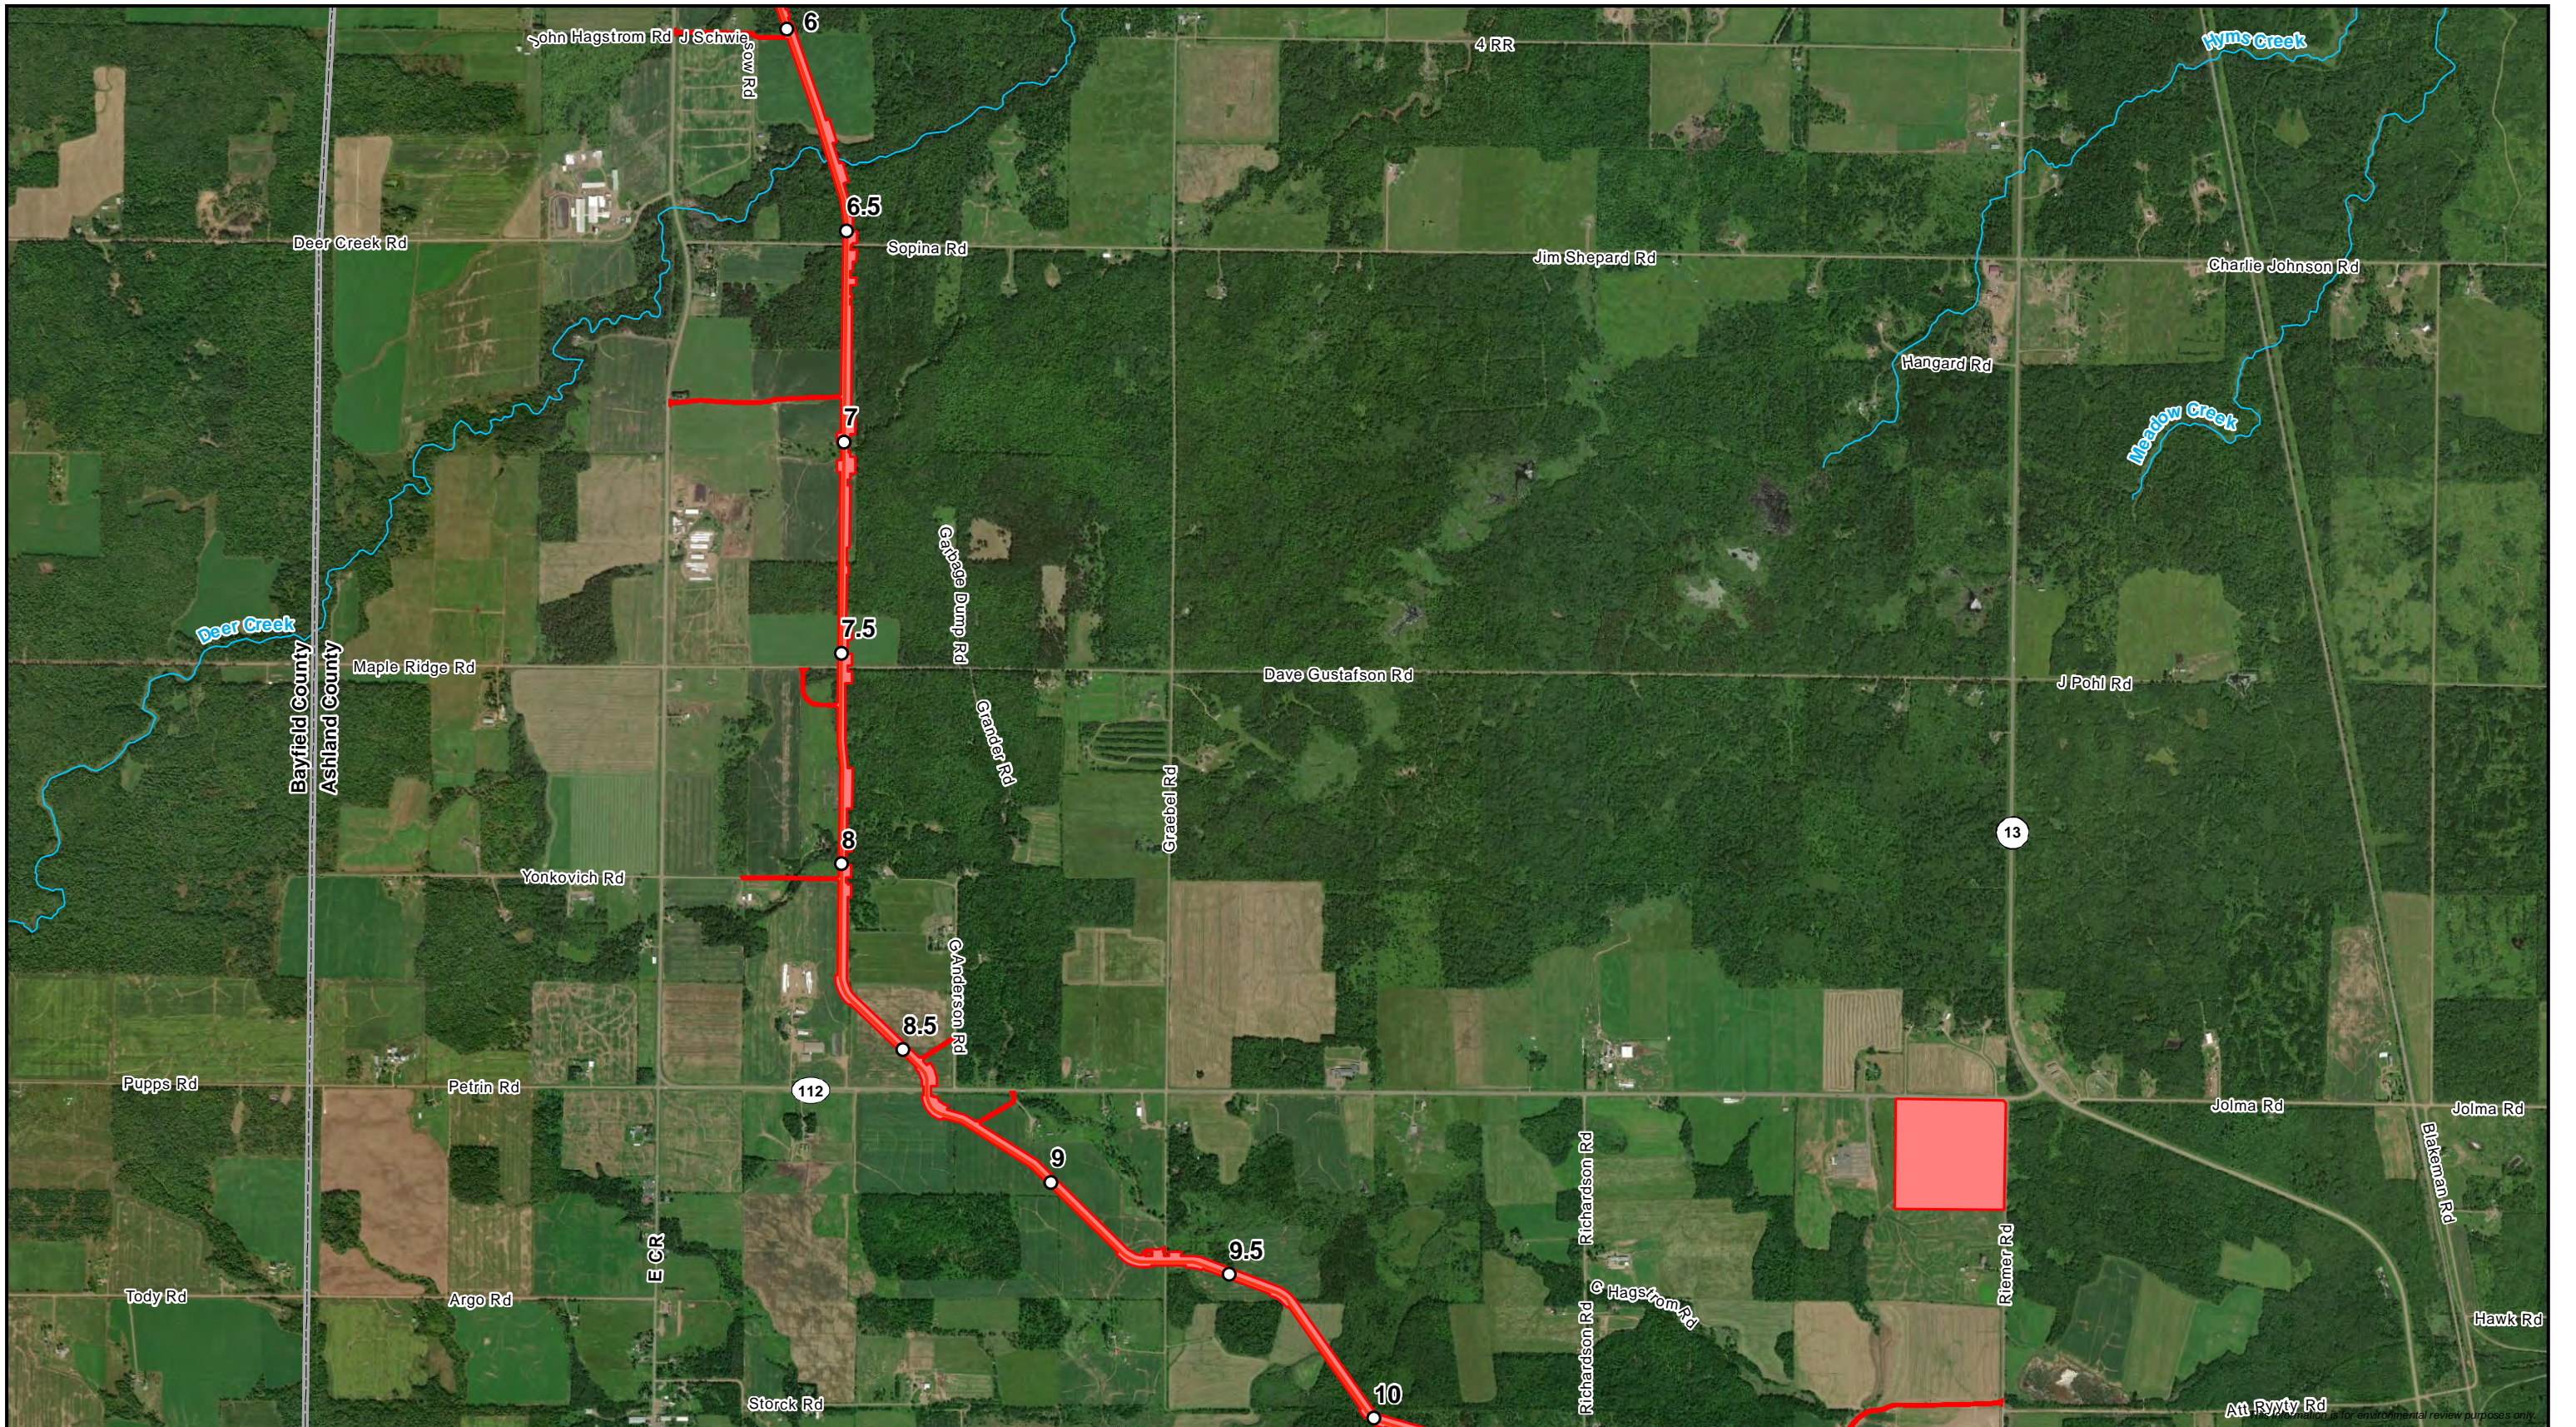

- Milepost
- Project Limit-of-Disturbance
- Named Waterbody

Proposed Project Location
Line 5 Wisconsin Segment Relocation Project
 Enbridge Energy, L.P.

- Milepost
- Project Limit-of-Disturbance
- Named Waterbody

Proposed Project Location
Line 5 Wisconsin Segment Relocation Project
 Enbridge Energy, L.P.

- Milepost
- Project Limit-of-Disturbance
- Named Waterbody

Proposed Project Location
Line 5 Wisconsin Segment Relocation Project
 Enbridge Energy, L.P.

Proposed Project Location
Line 5 Wisconsin Segment Relocation Project
 Enbridge Energy, L.P.

This information is for environmental review purposes only.

- Milepost
- Project Limit-of-Disturbance
- Named Waterbody