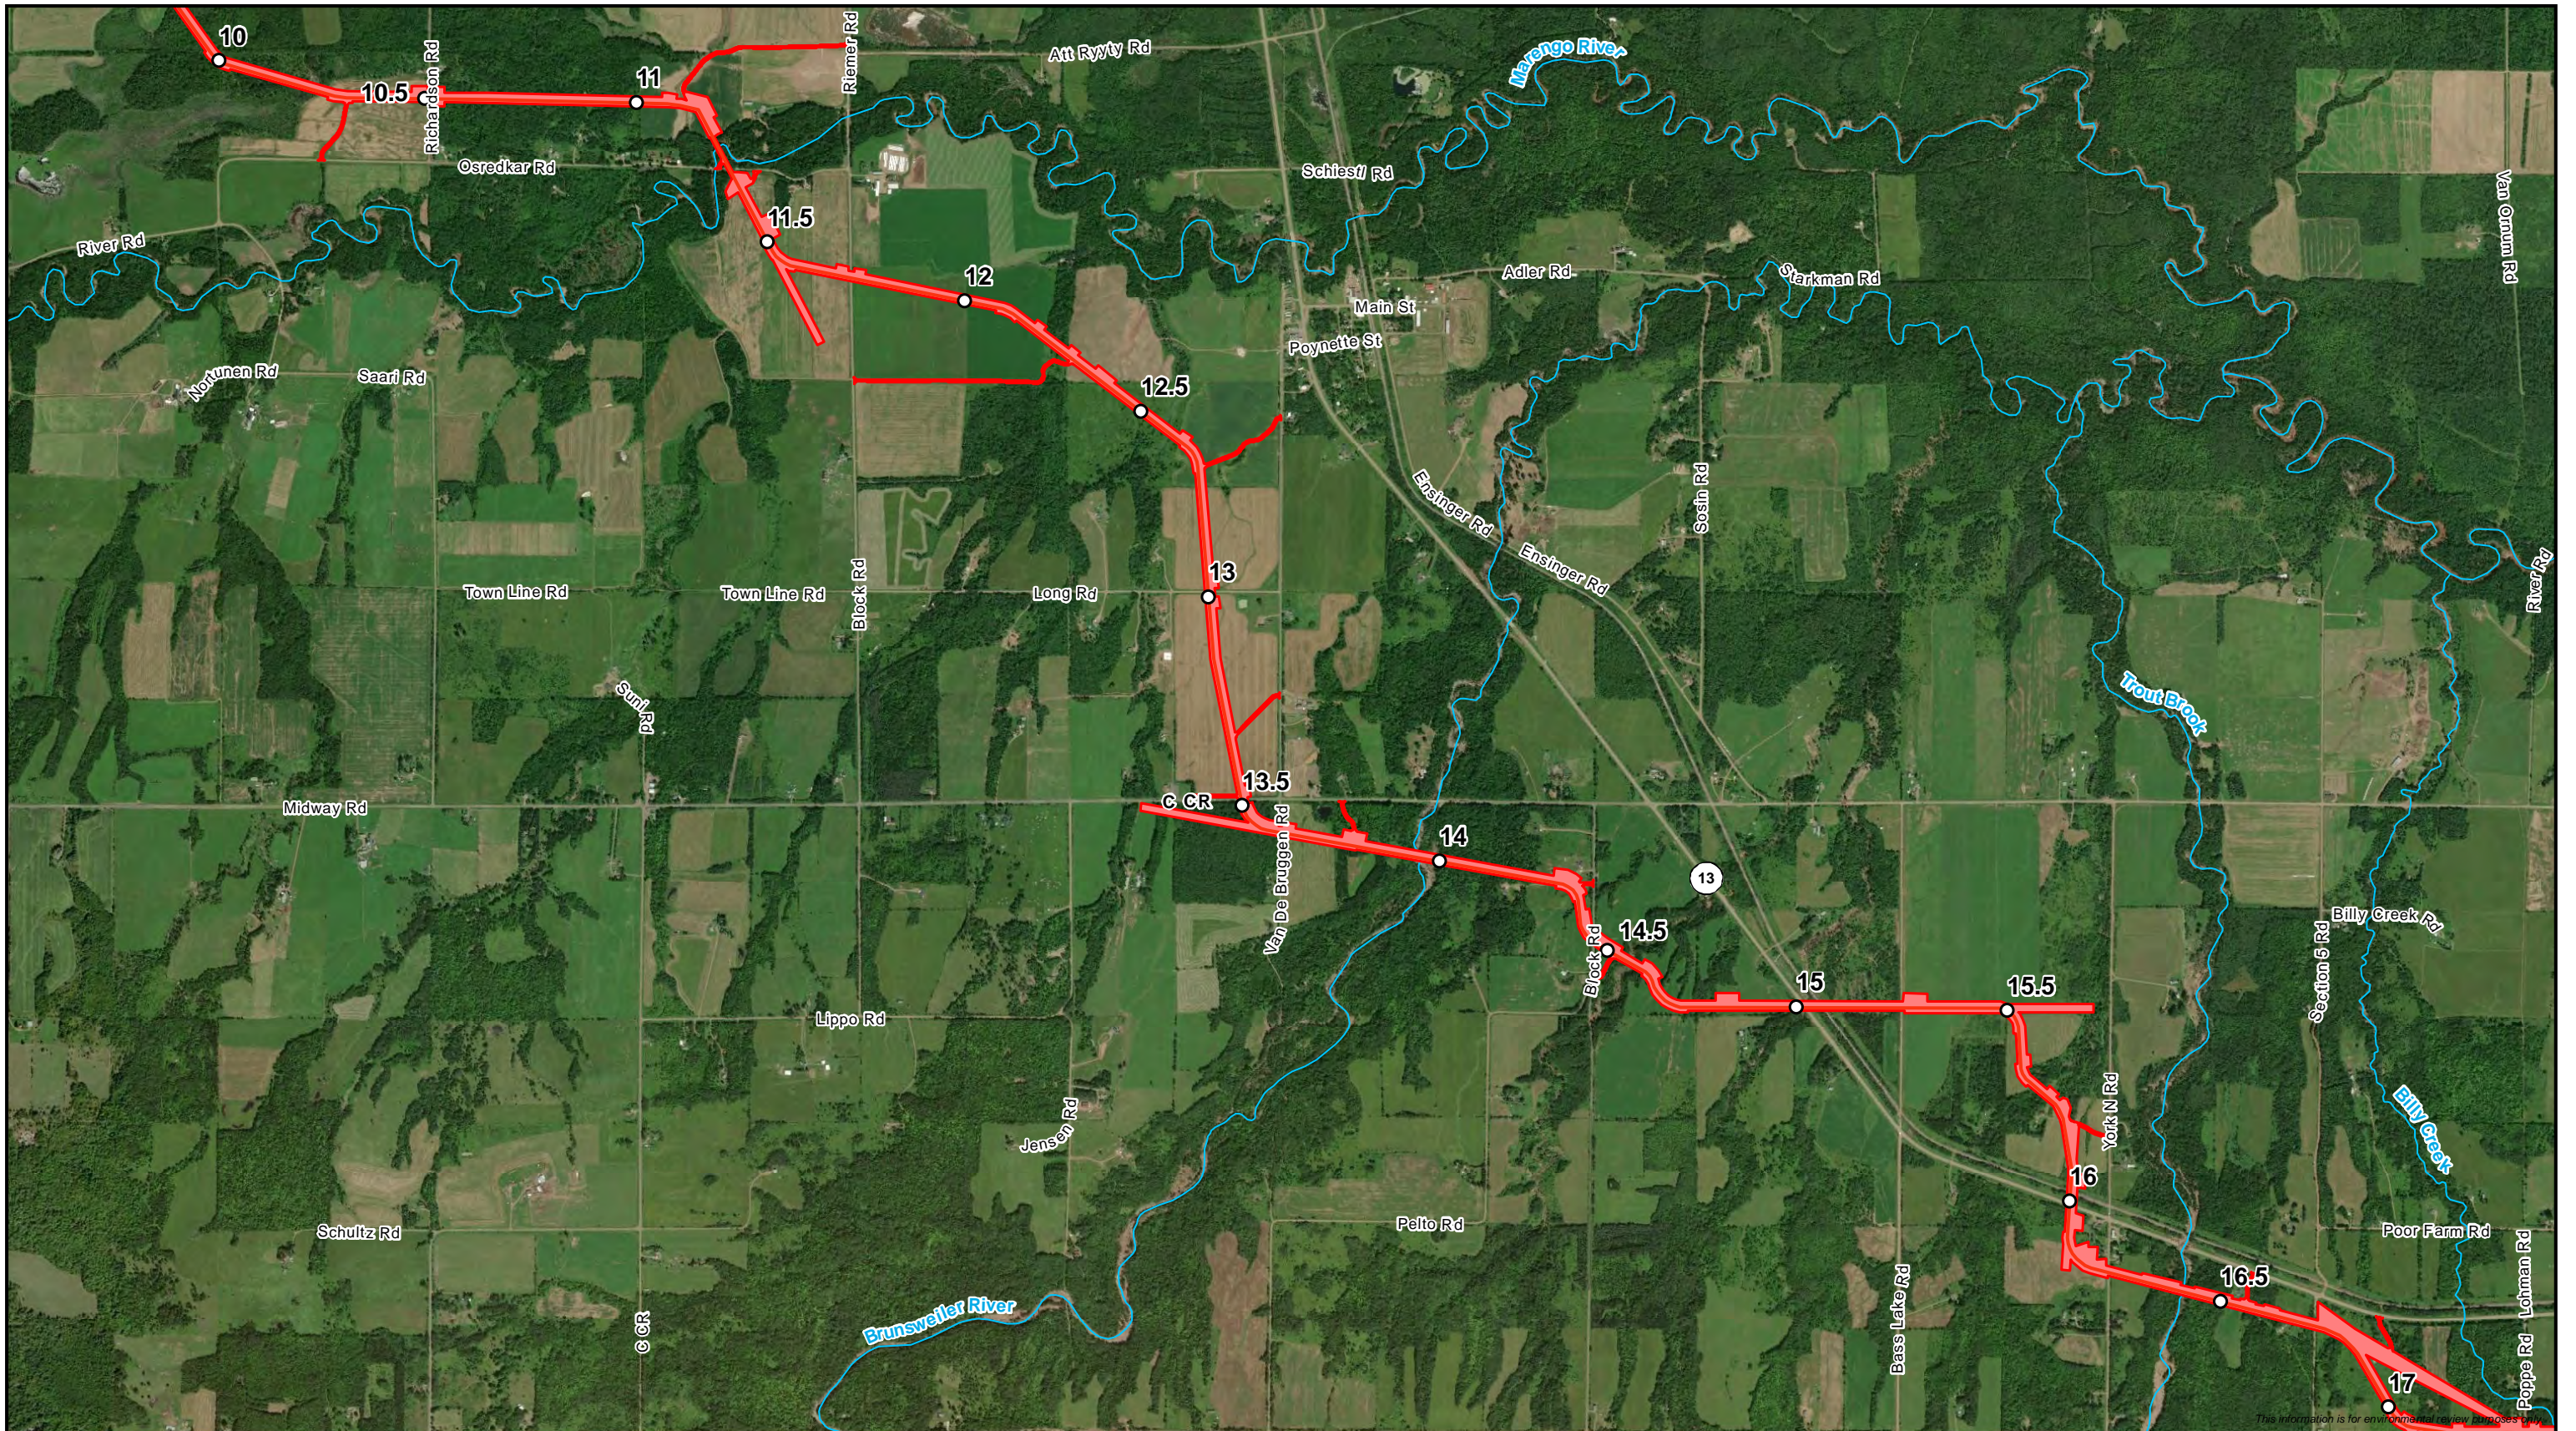

- Milepost
- Project Limit-of-Disturbance
- Named Waterbody

Proposed Project Location
Line 5 Wisconsin Segment Relocation Project
 Enbridge Energy, L.P.

- Milepost
- Project Limit-of-Disturbance
- Named Waterbody

Proposed Project Location
Line 5 Wisconsin Segment Relocation Project
 Enbridge Energy, L.P.

- Milepost
- Project Limit-of-Disturbance
- Named Waterbody

Proposed Project Location
Line 5 Wisconsin Segment Relocation Project
 Enbridge Energy, L.P.

Proposed Project Location
Line 5 Wisconsin Segment Relocation Project
 Enbridge Energy, L.P.

This information is for environmental review purposes only.

- Milepost
- Project Limit-of-Disturbance
- Named Waterbody