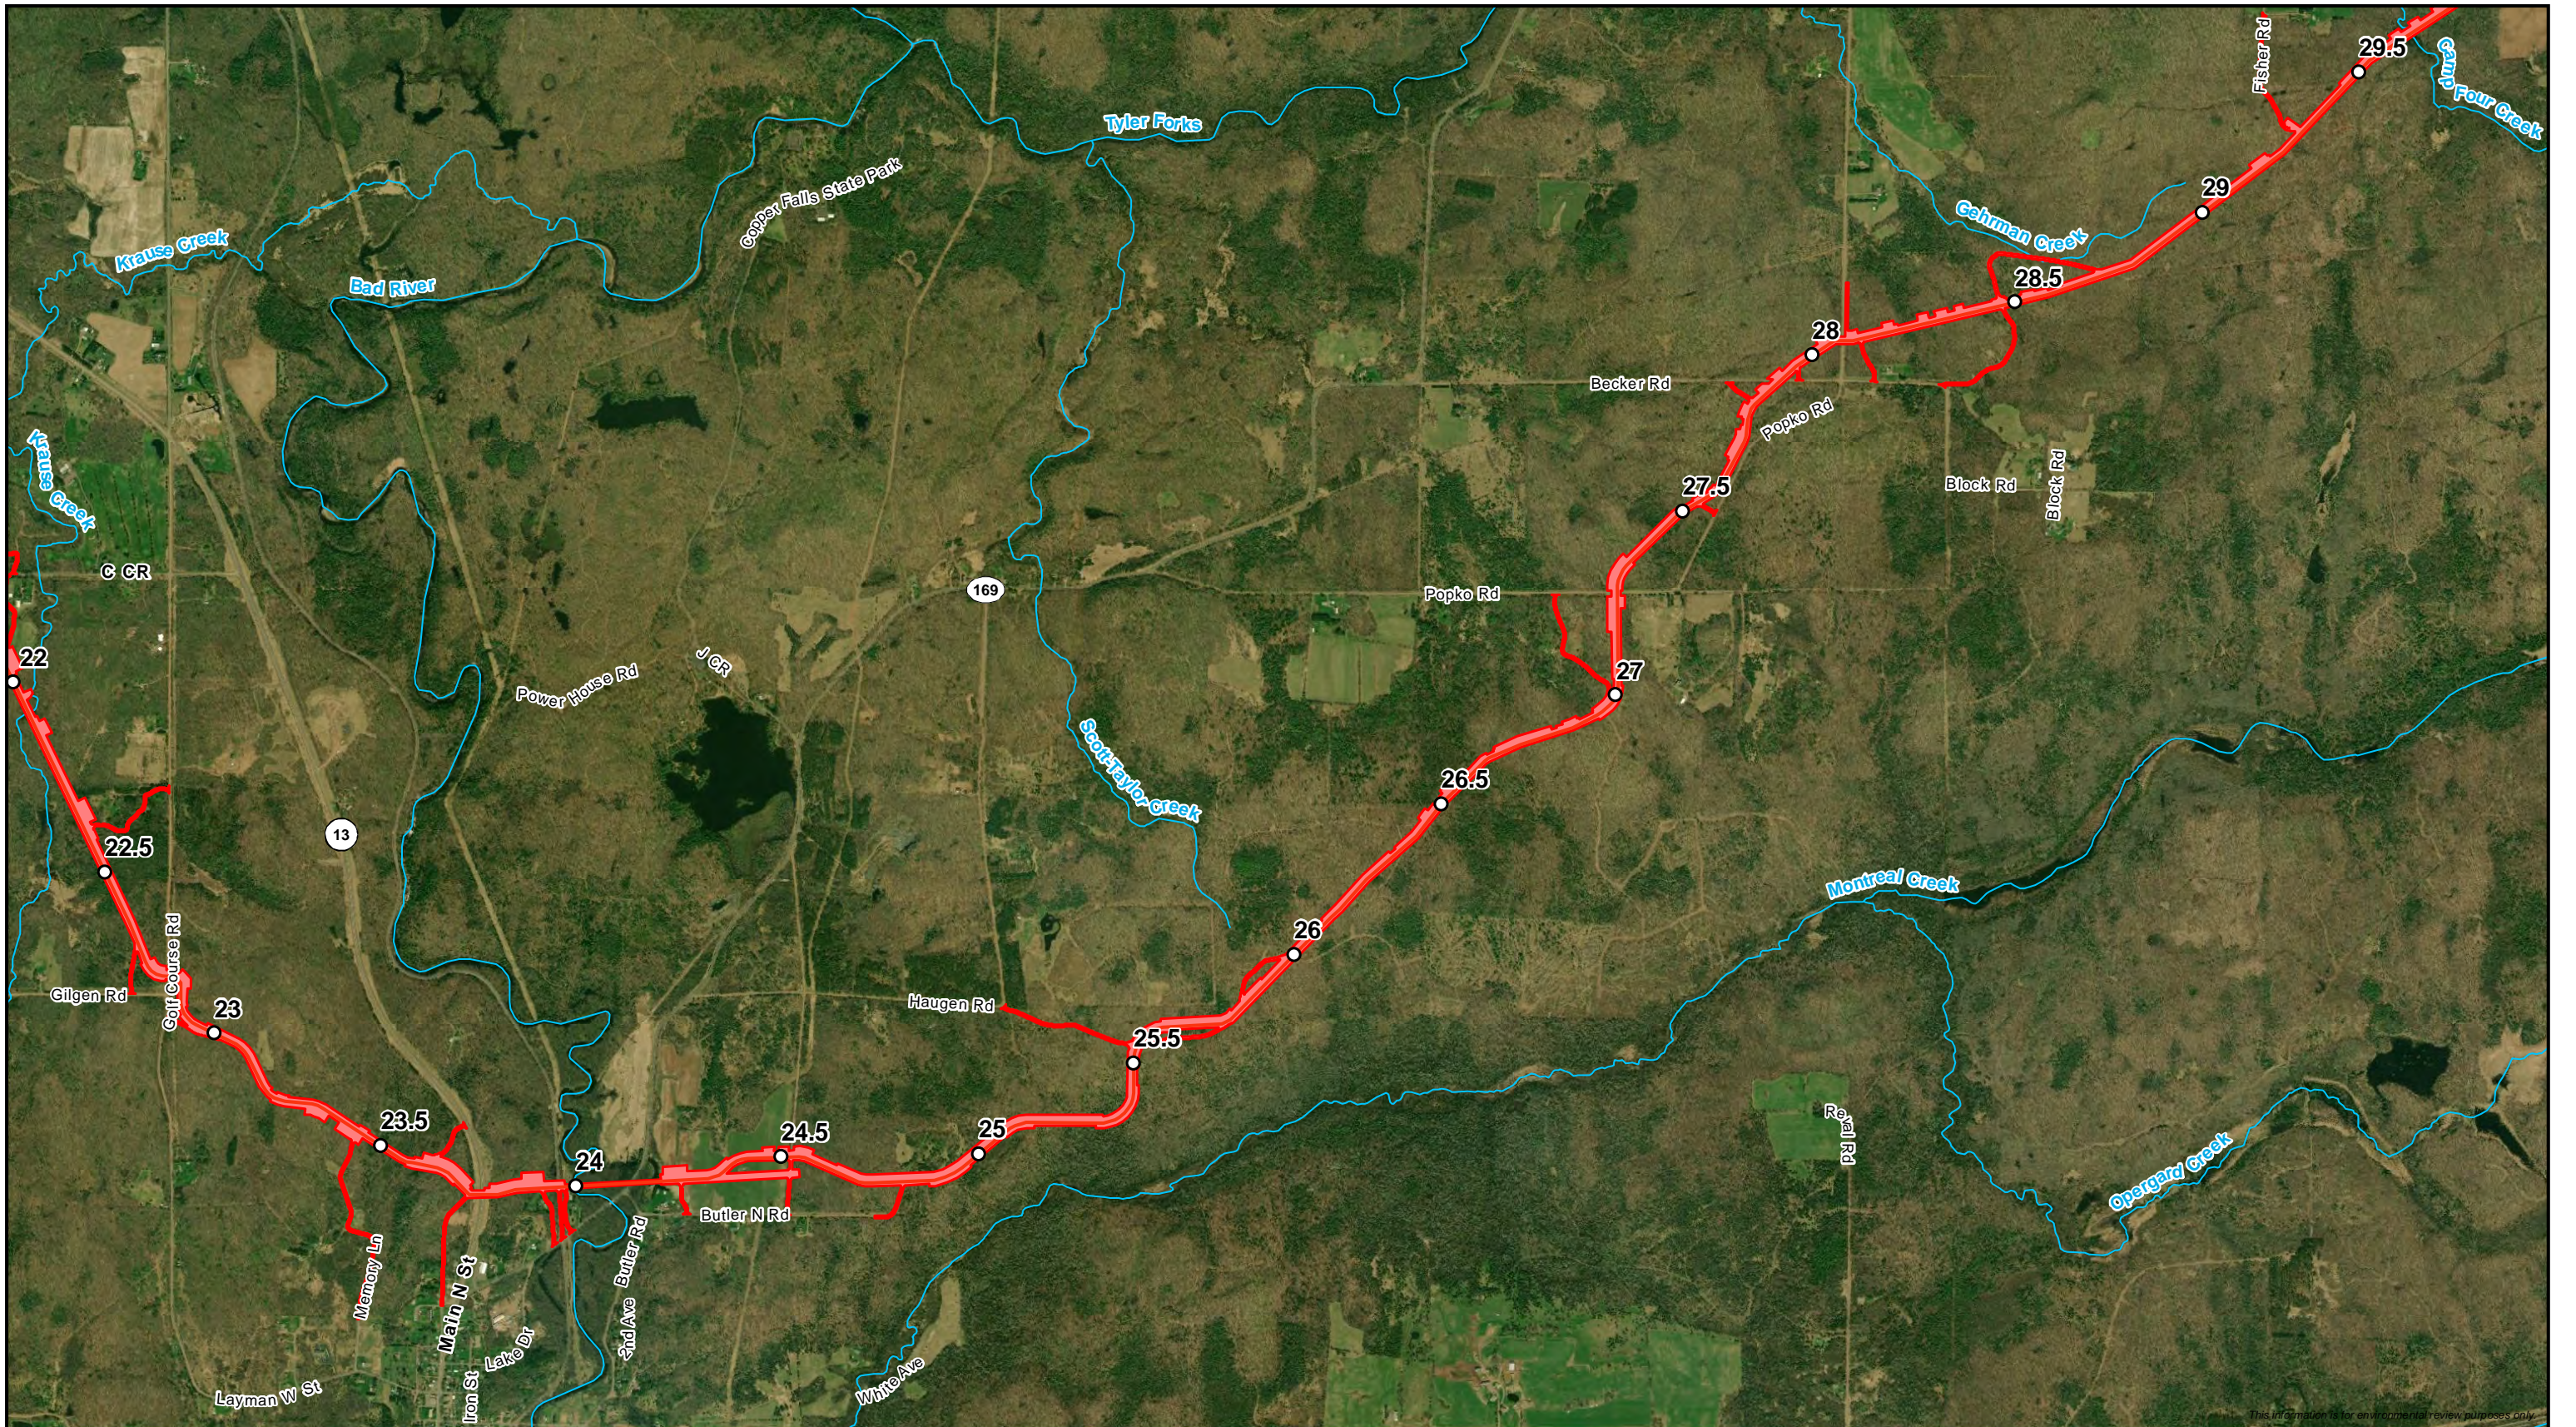

- Milepost
- Project Limit-of-Disturbance
- Named Waterbody

Proposed Project Location
Line 5 Wisconsin Segment Relocation Project
 Enbridge Energy, L.P.

- Milepost
- Project Limit-of-Disturbance
- Named Waterbody

Proposed Project Location
Line 5 Wisconsin Segment Relocation Project
 Enbridge Energy, L.P.

- Milepost
- Project Limit-of-Disturbance
- Named Waterbody

Proposed Project Location
Line 5 Wisconsin Segment Relocation Project
 Enbridge Energy, L.P.

Proposed Project Location
Line 5 Wisconsin Segment Relocation Project
 Enbridge Energy, L.P.

This information is for environmental review purposes only.

- Milepost
- Project Limit-of-Disturbance
- Named Waterbody