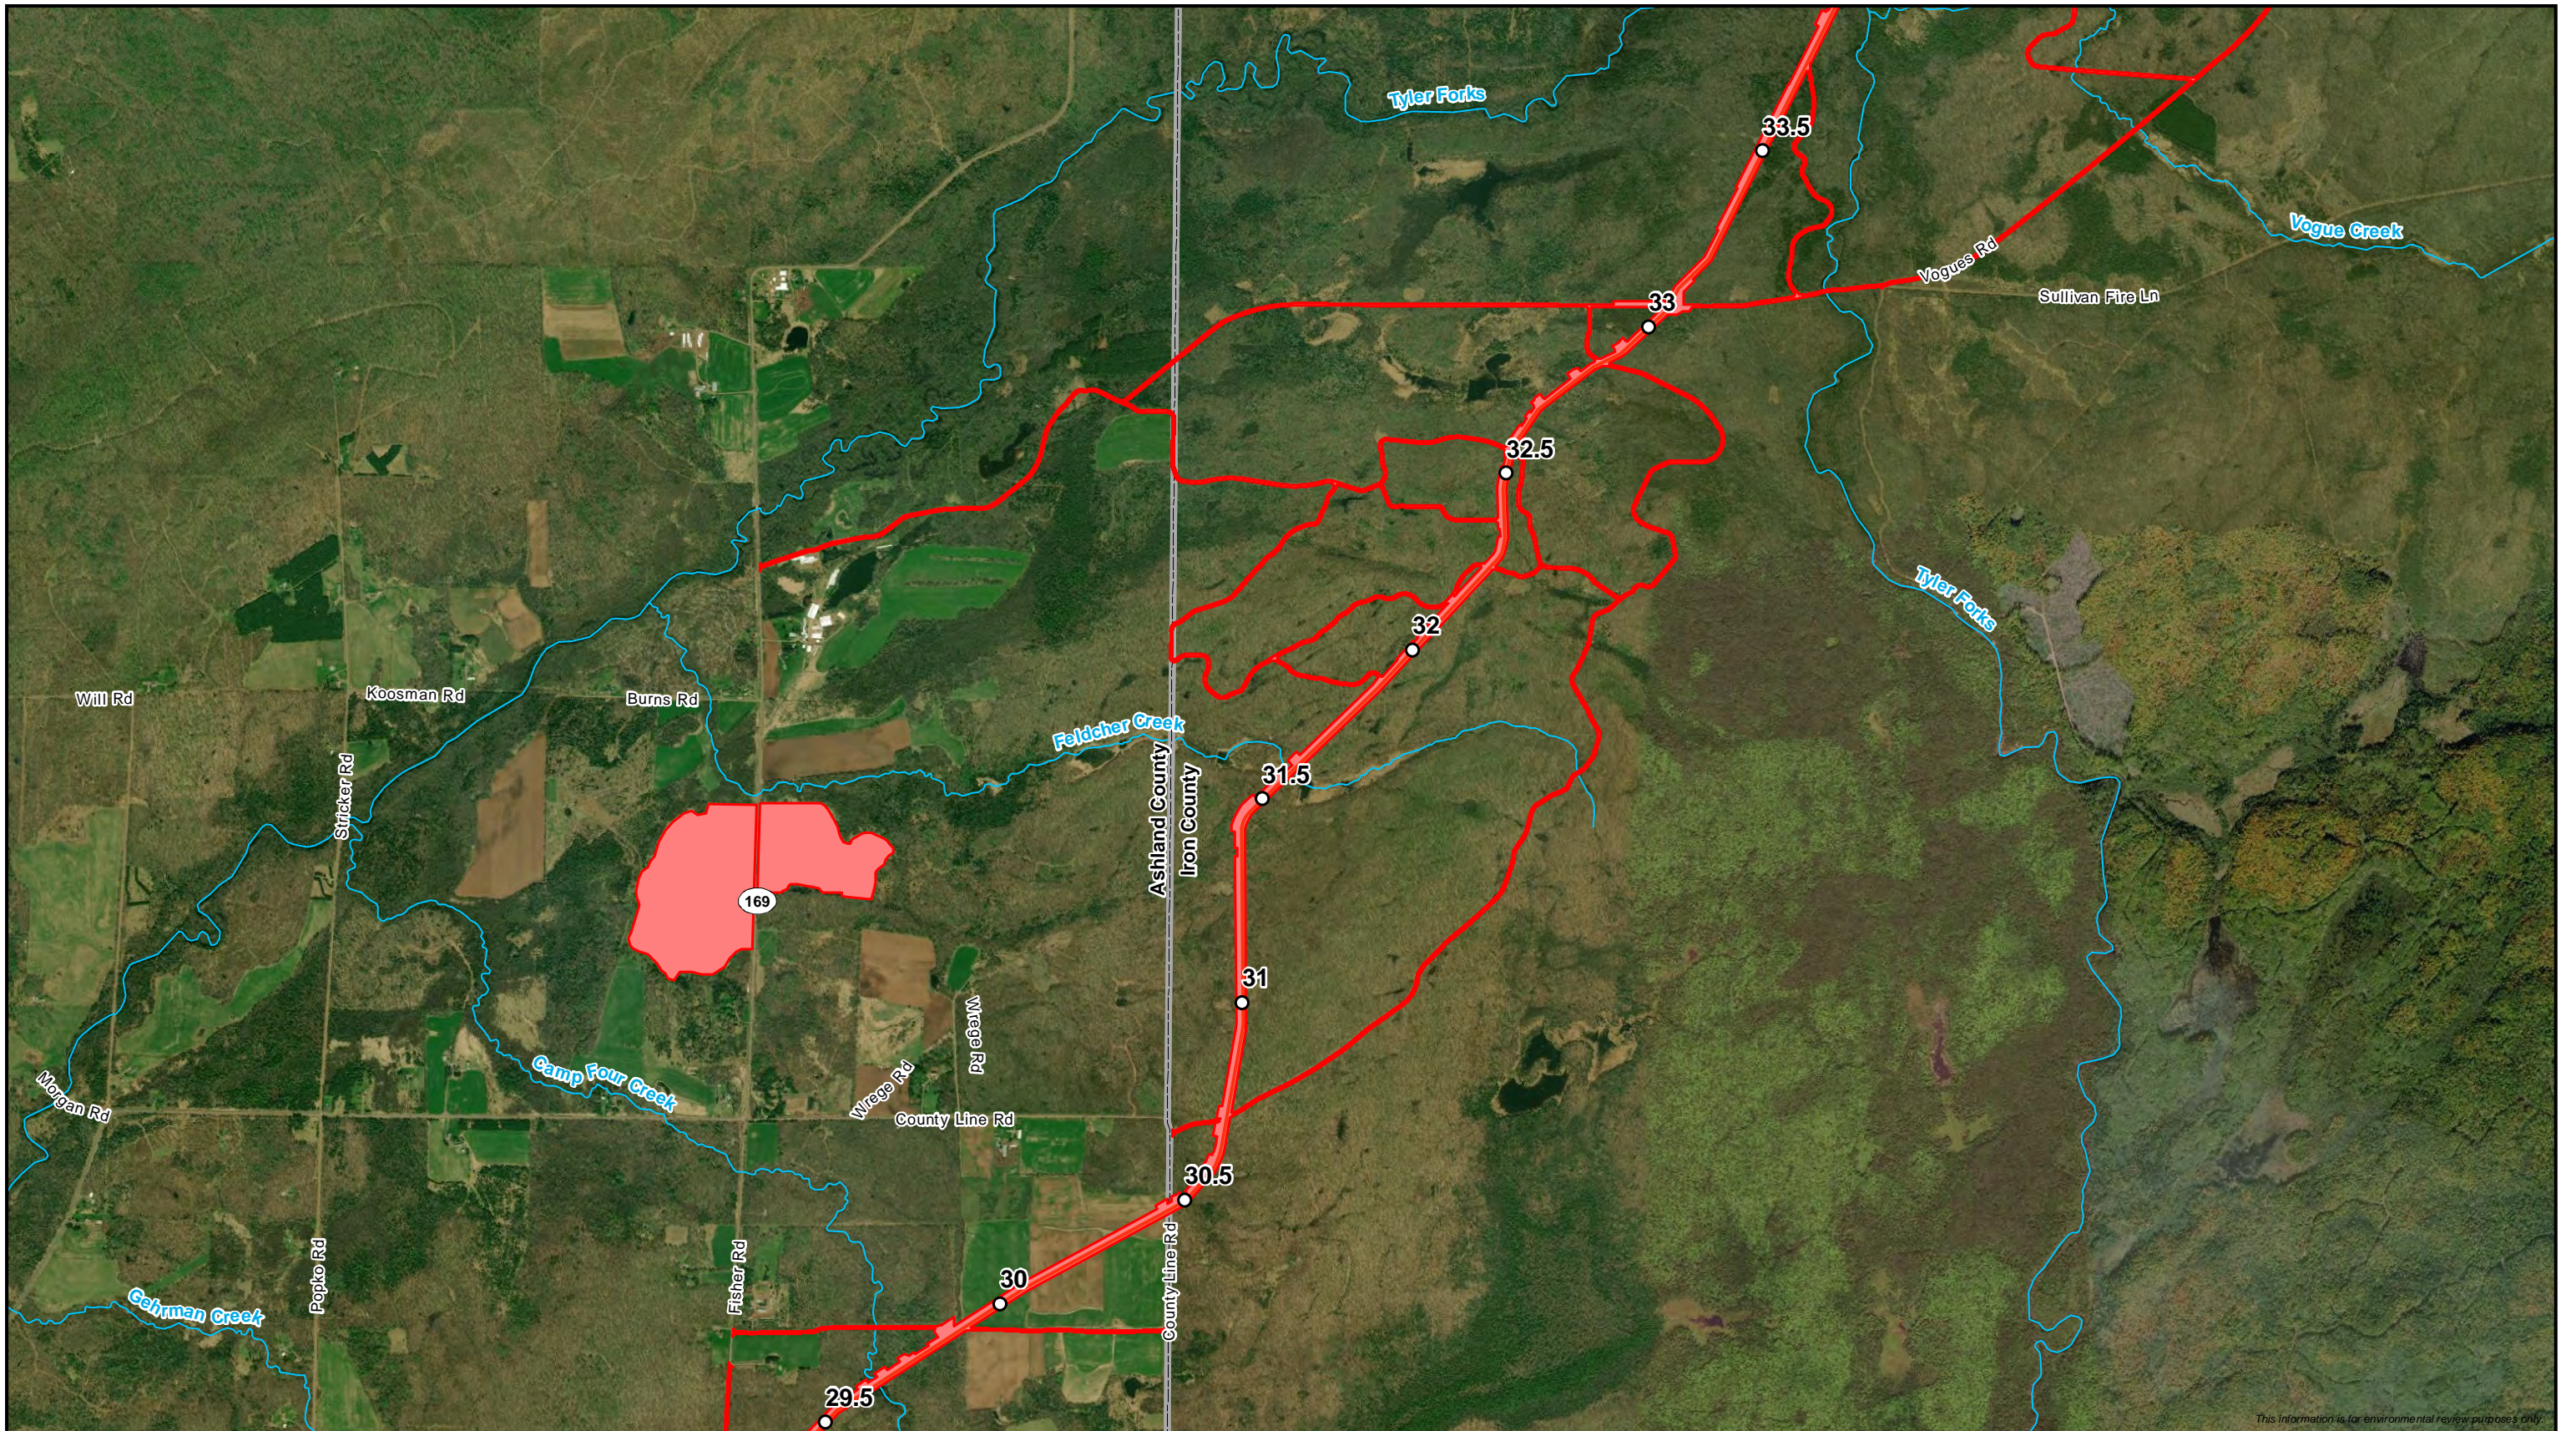

- Milepost
- Project Limit-of-Disturbance
- Named Waterbody

Proposed Project Location
Line 5 Wisconsin Segment Relocation Project
Enbridge Energy, L.P.