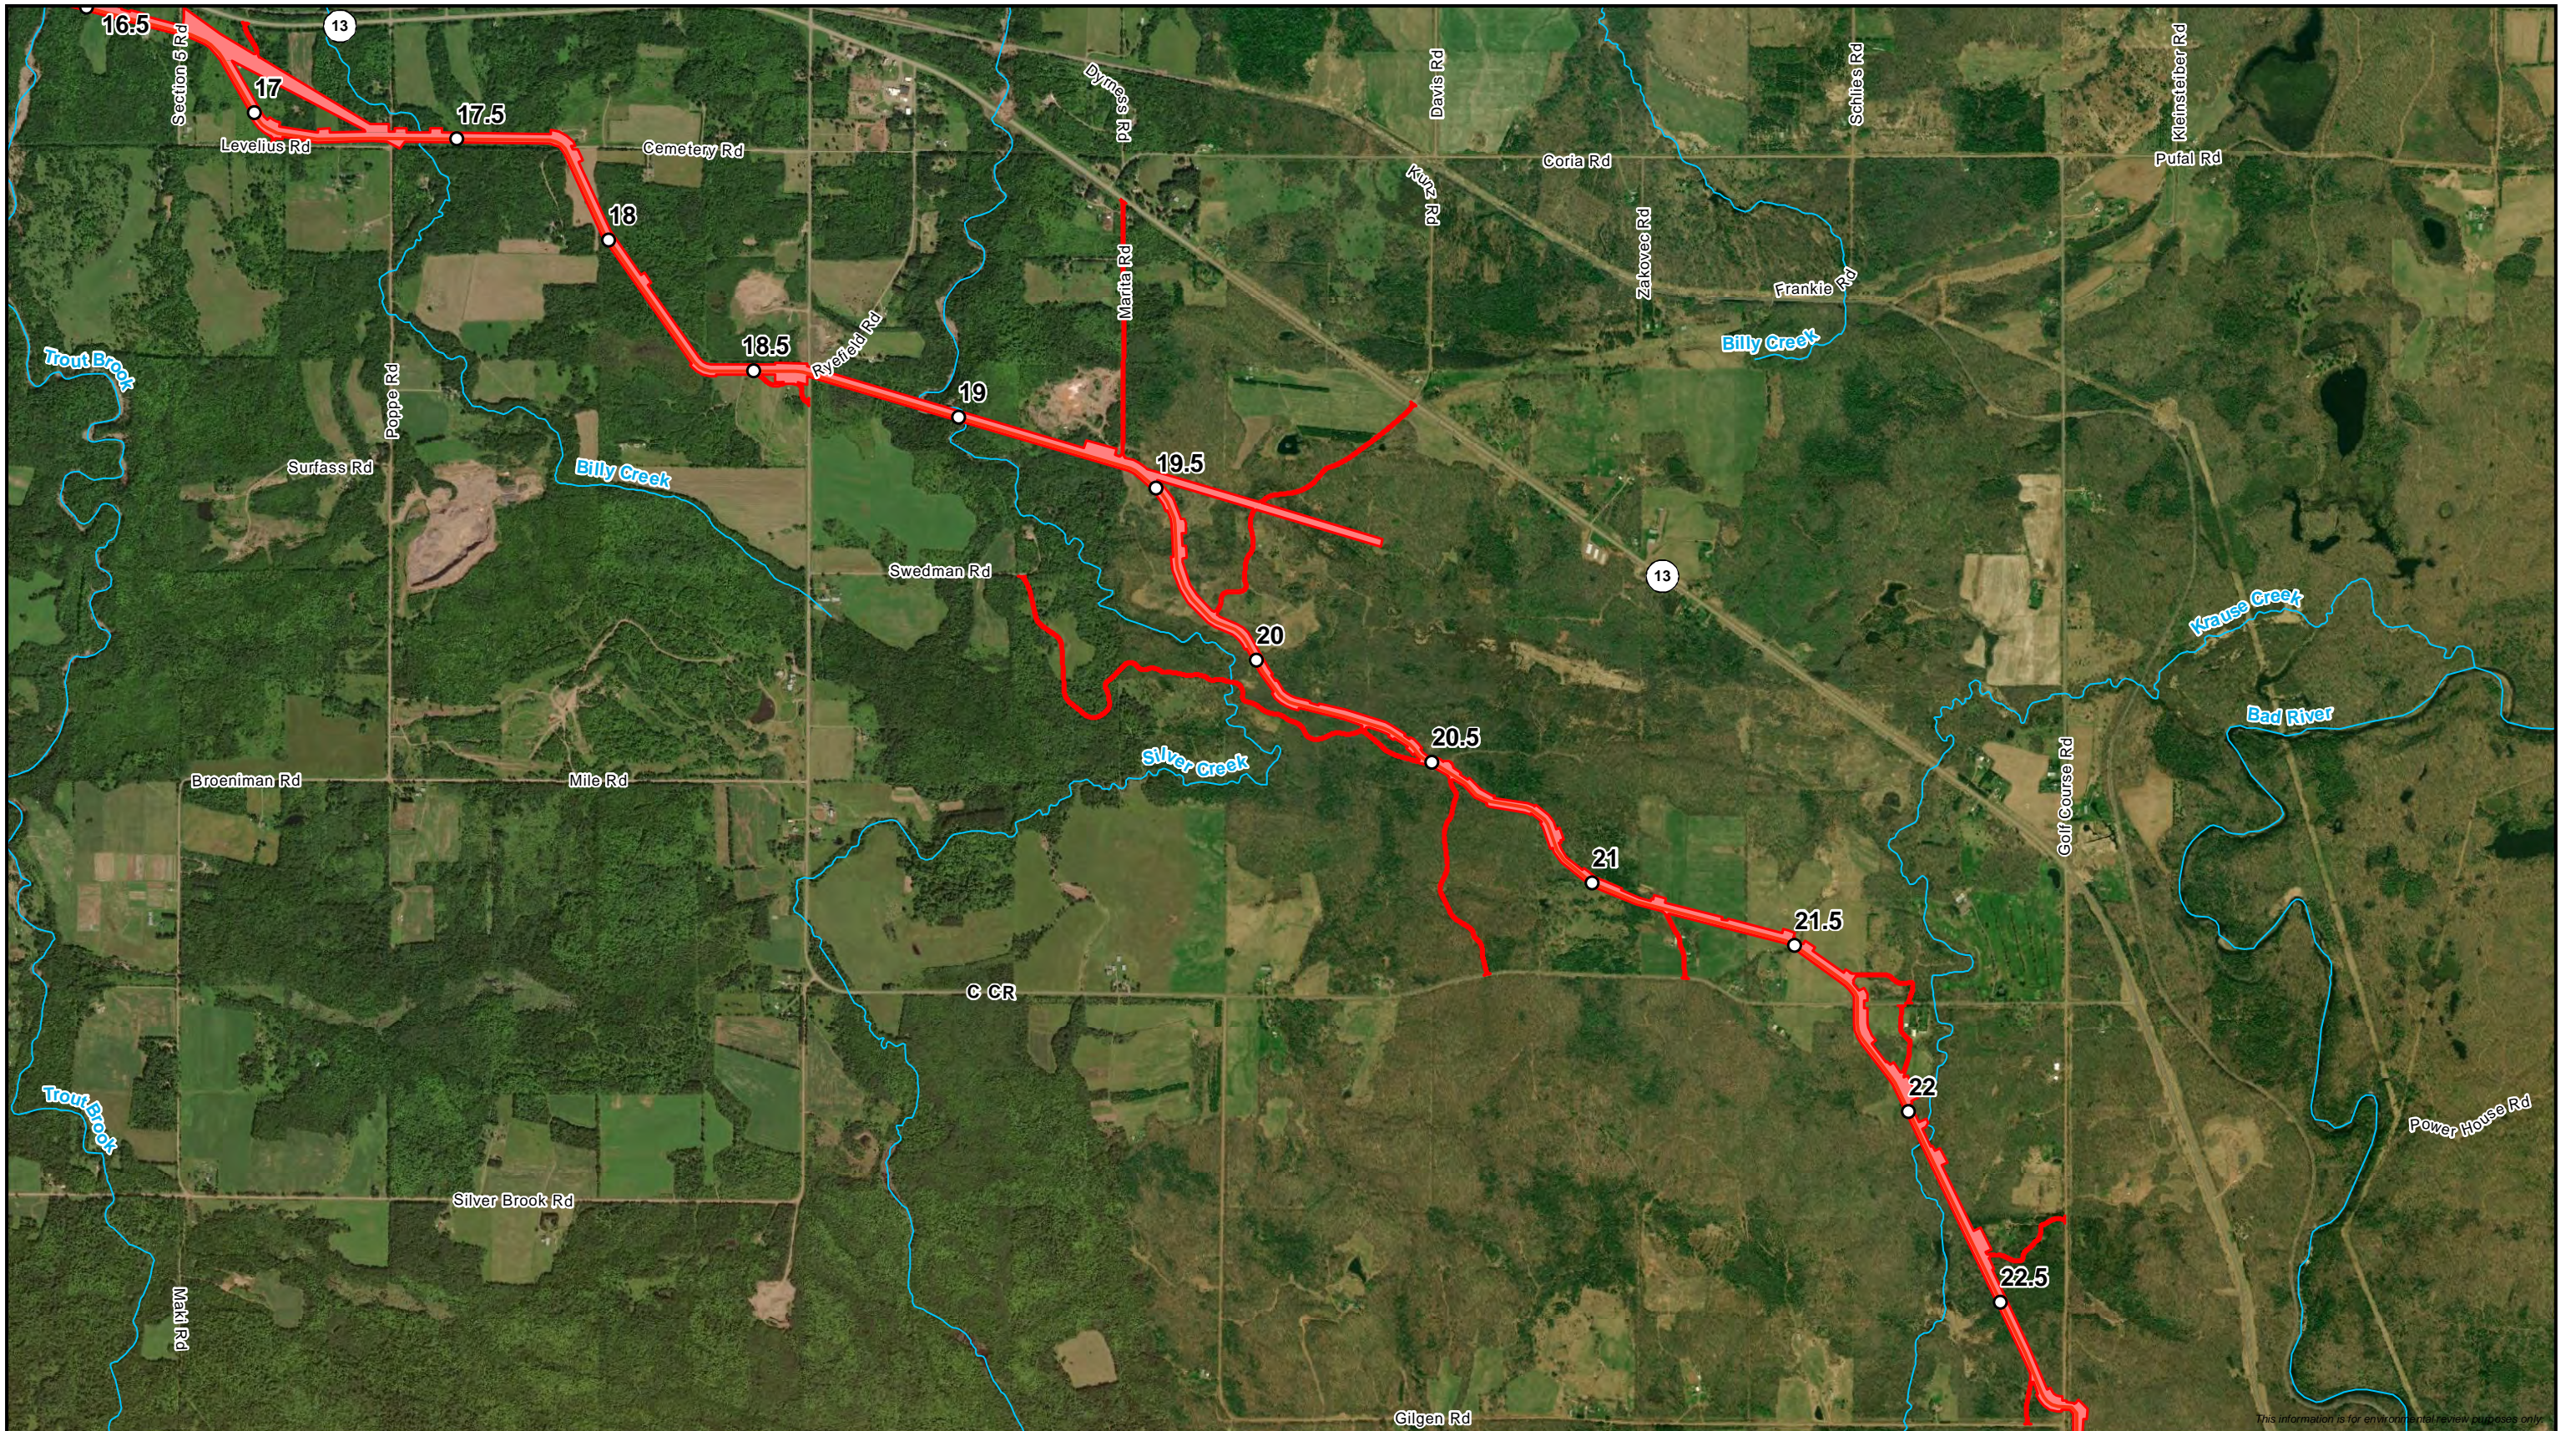

- Milepost
- Project Limit-of-Disturbance
- Named Waterbody

Proposed Project Location
Line 5 Wisconsin Segment Relocation Project
 Enbridge Energy, L.P.

- Milepost
- Project Limit-of-Disturbance
- Named Waterbody

Proposed Project Location
Line 5 Wisconsin Segment Relocation Project
 Enbridge Energy, L.P.

- Milepost
- Project Limit-of-Disturbance
- Named Waterbody

Proposed Project Location
Line 5 Wisconsin Segment Relocation Project
 Enbridge Energy, L.P.

Proposed Project Location
Line 5 Wisconsin Segment Relocation Project
 Enbridge Energy, L.P.

This information is for environmental review purposes only.

- Milepost
- Project Limit-of-Disturbance
- Named Waterbody